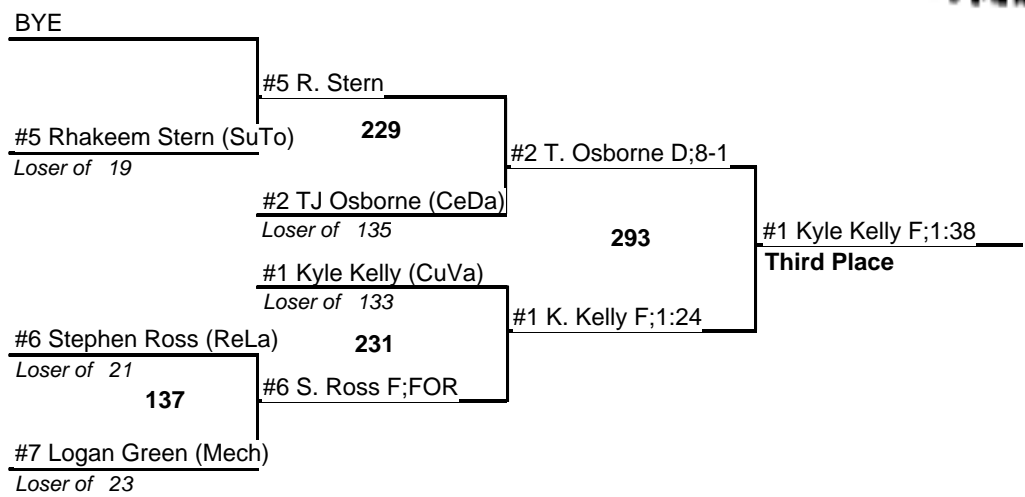

2006 Central PA Wrestling Association Varsity Wrestling Championships

19 February 2006

59