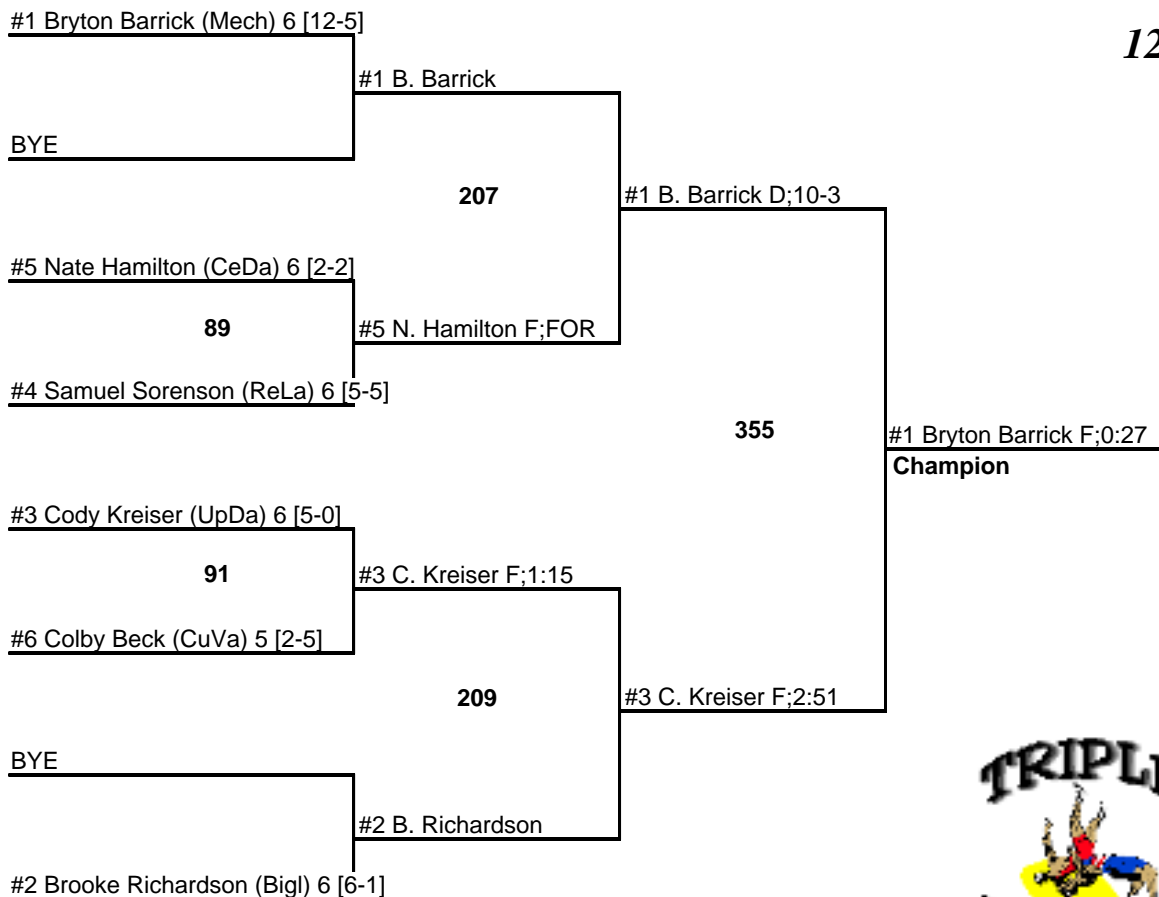

2006 Central PA Wrestling Association Varsity Wrestling Championships

19 February 2006

120