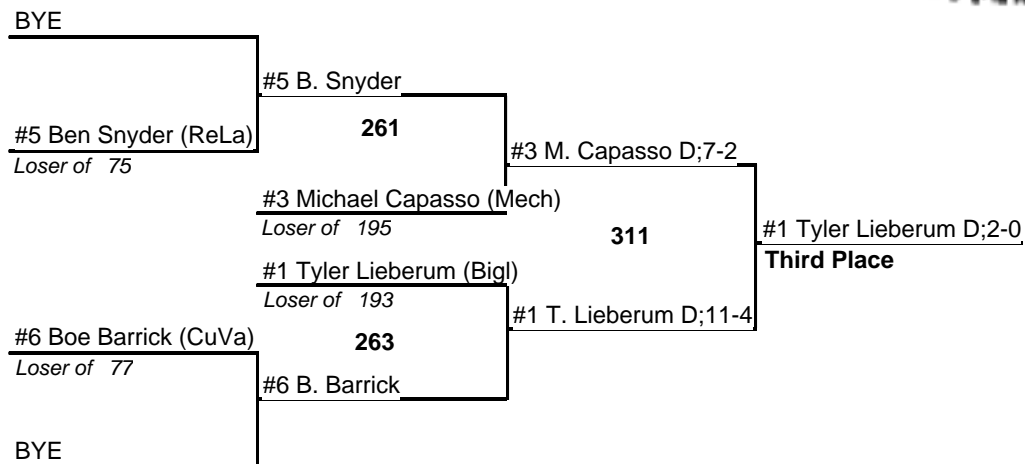

2006 Central PA Wrestling Association Varsity Wrestling Championships

19 February 2006

95