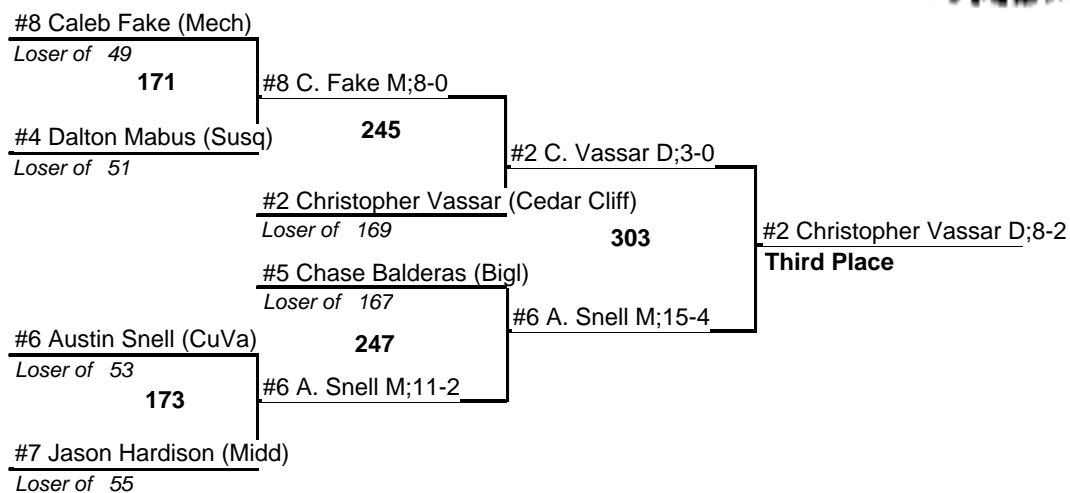

2006 Central PA Wrestling Association Varsity Wrestling Championships

19 February 2006

78