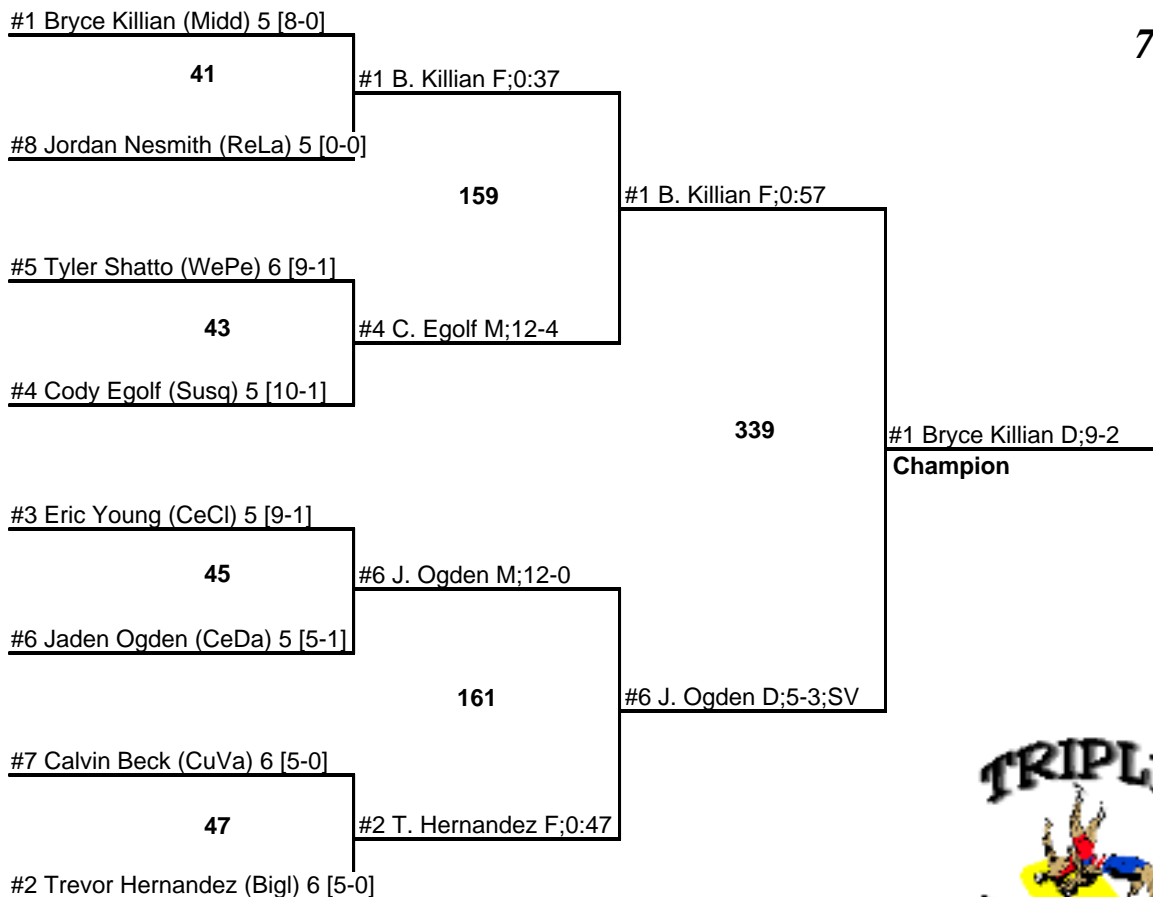

2006 Central PA Wrestling Association Varsity Wrestling Championships

19 February 2006

74