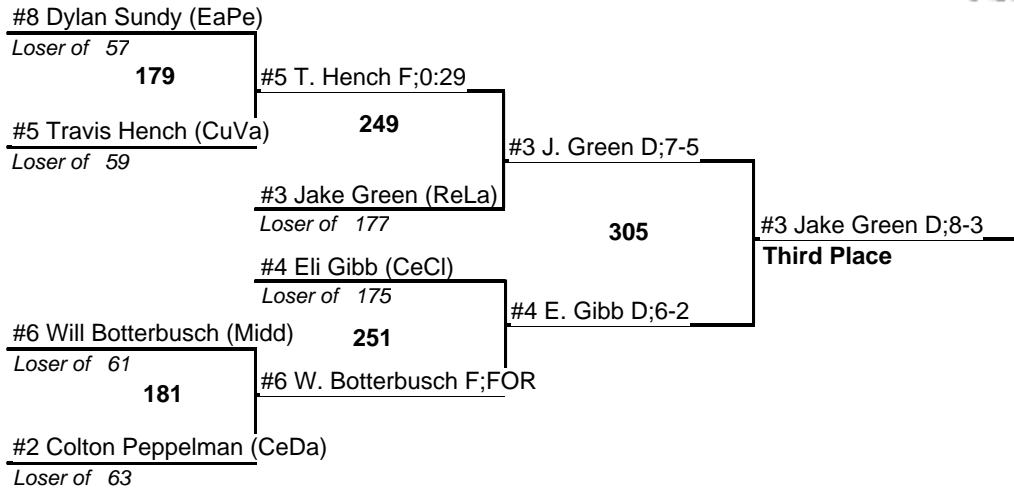

2006 Central PA Wrestling Association Varsity Wrestling Championships

19 February 2006

82