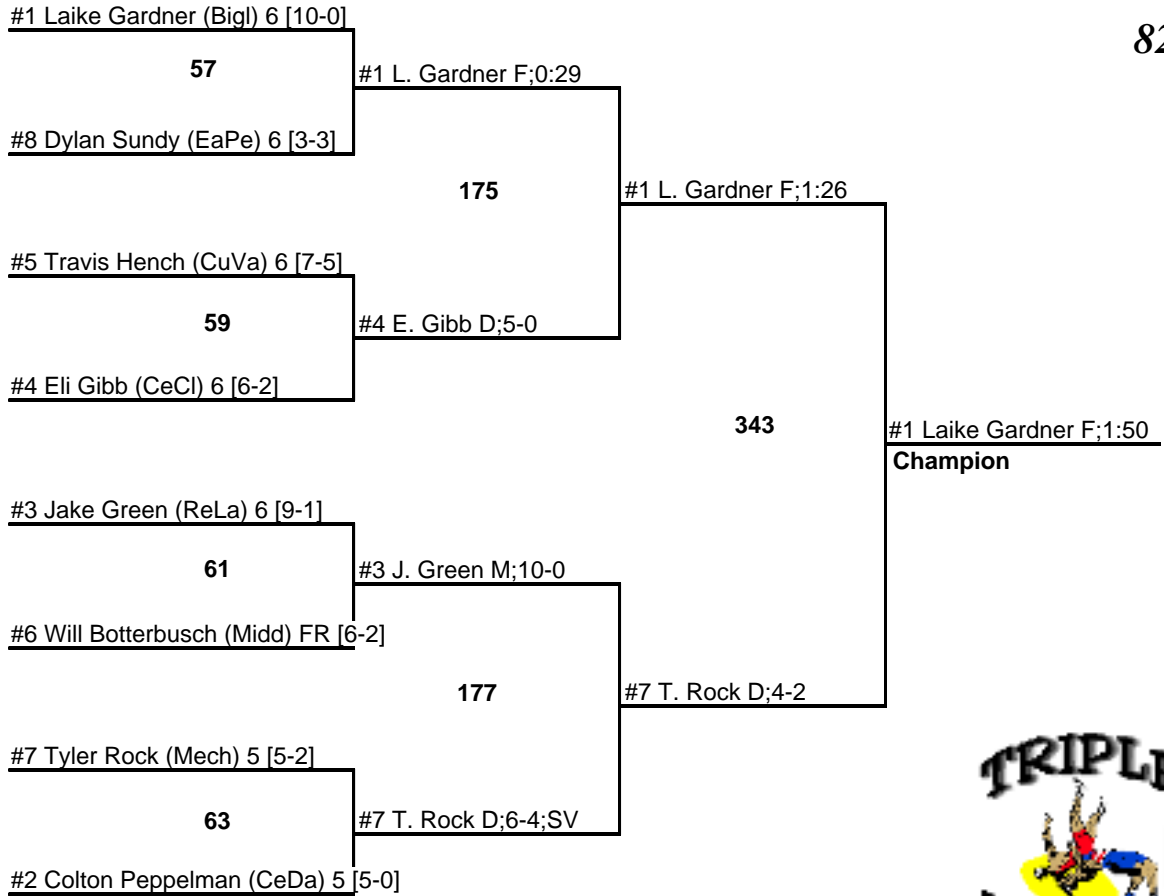

2006 Central PA Wrestling Association Varsity Wrestling Championships

19 February 2006

82