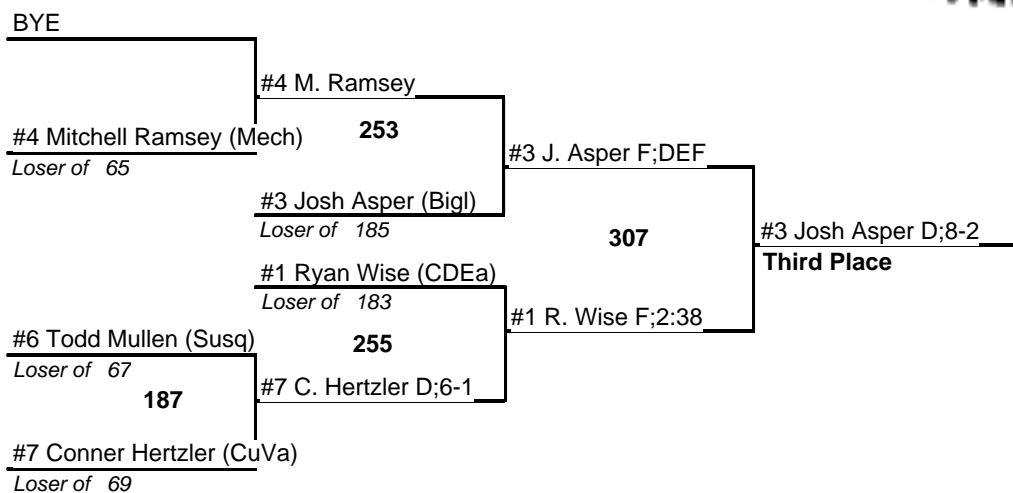

2006 Central PA Wrestling Association Varsity Wrestling Championships

19 February 2006

86