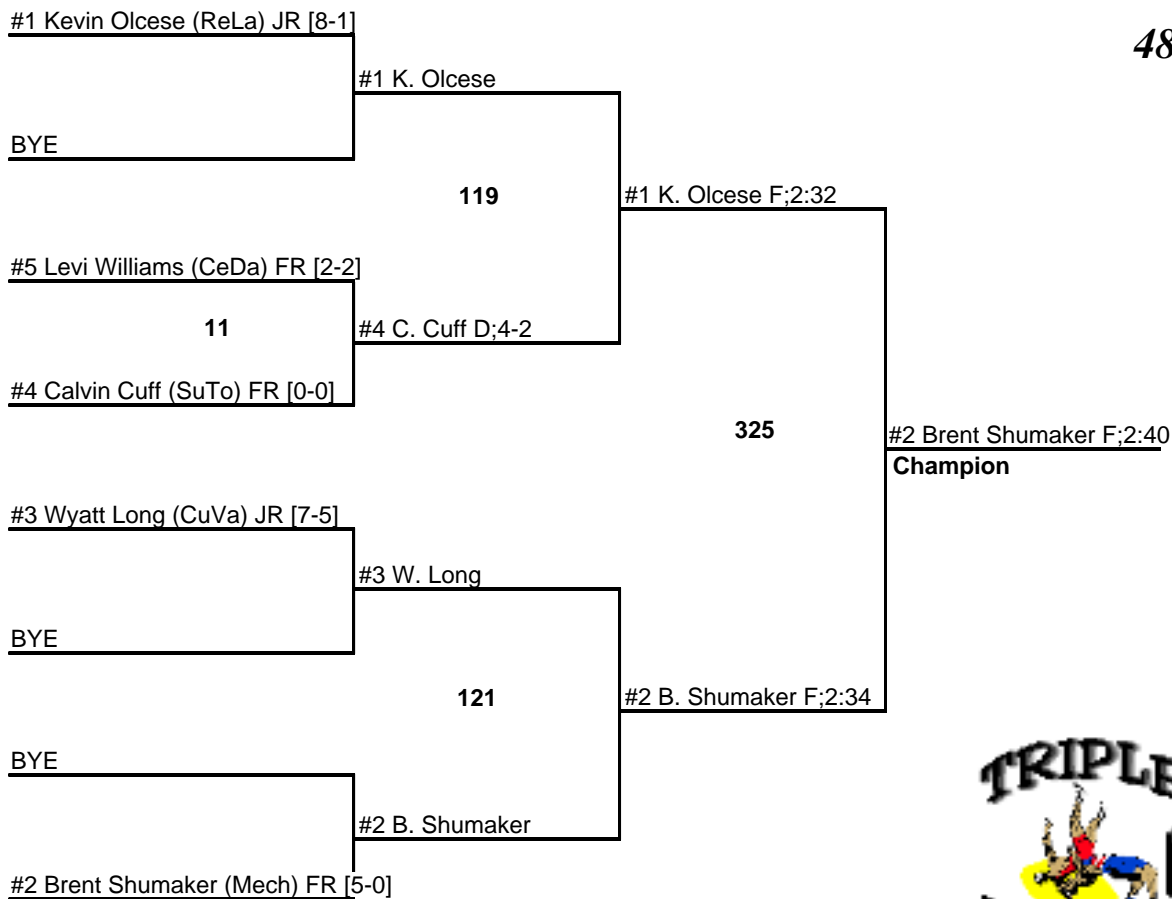

2006 Central PA Wrestling Association Varsity Wrestling Championships

19 February 2006

48