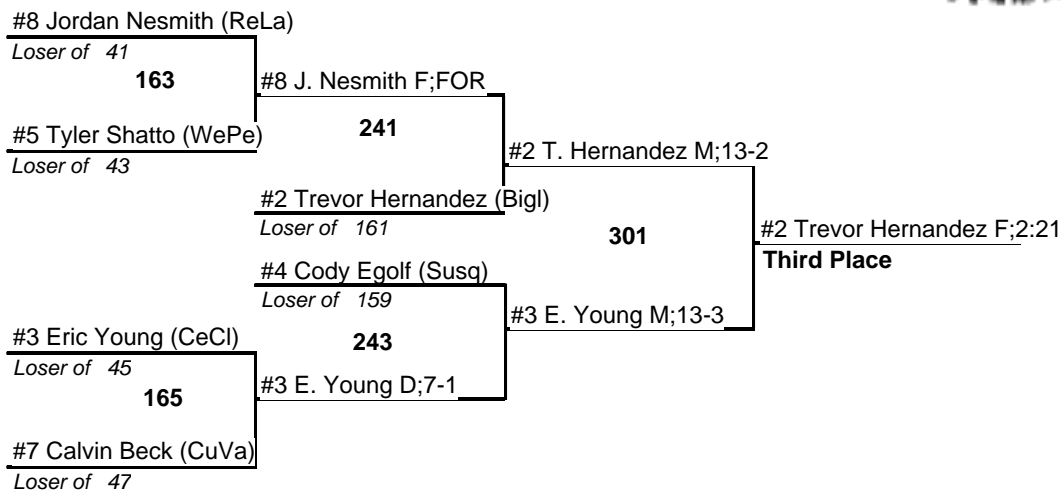

2006 Central PA Wrestling Association Varsity Wrestling Championships

19 February 2006

74