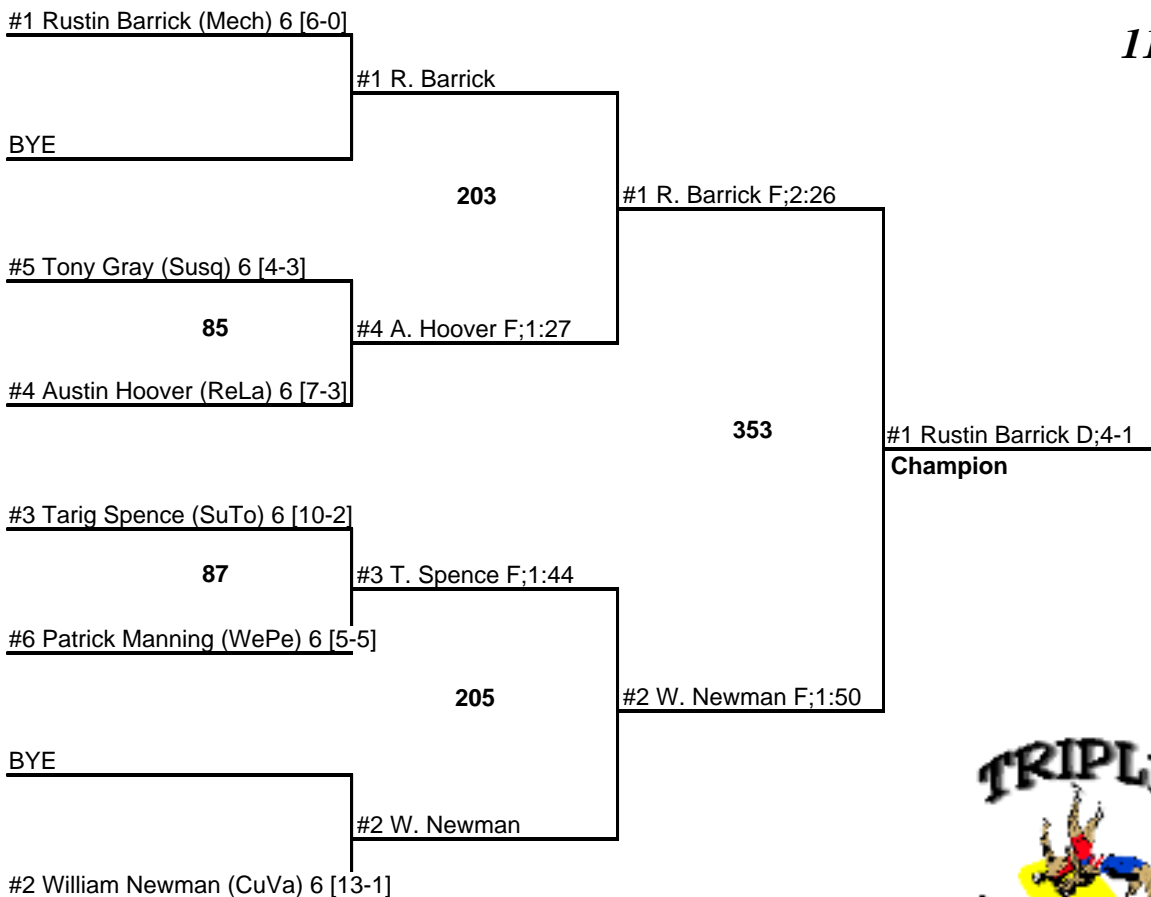

2006 Central PA Wrestling Association Varsity Wrestling Championships

19 February 2006

110