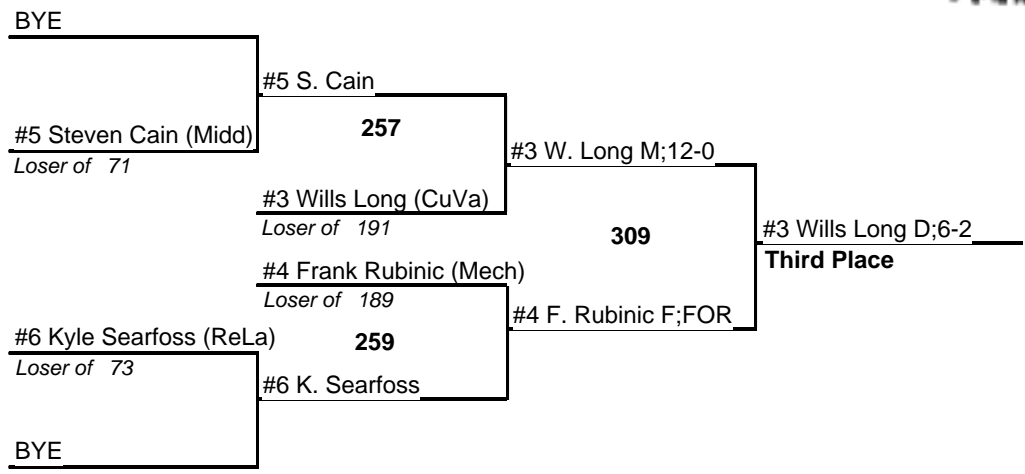

2006 Central PA Wrestling Association Varsity Wrestling Championships

19 February 2006

90