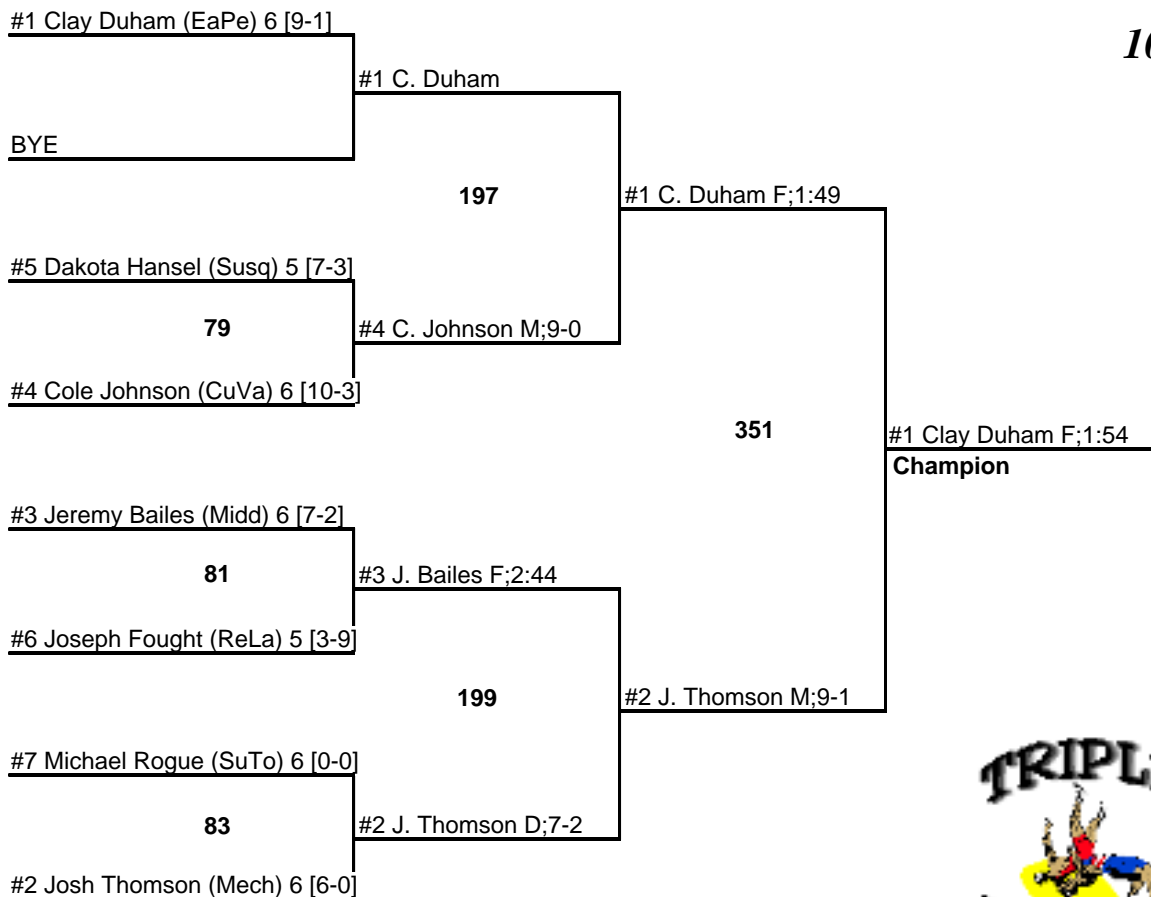

2006 Central PA Wrestling Association Varsity Wrestling Championships

19 February 2006

100