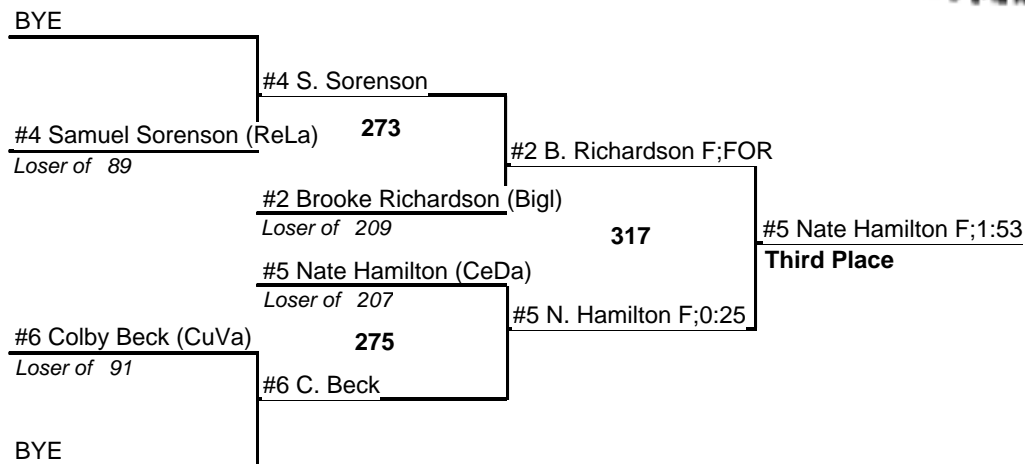

2006 Central PA Wrestling Association Varsity Wrestling Championships

19 February 2006

120