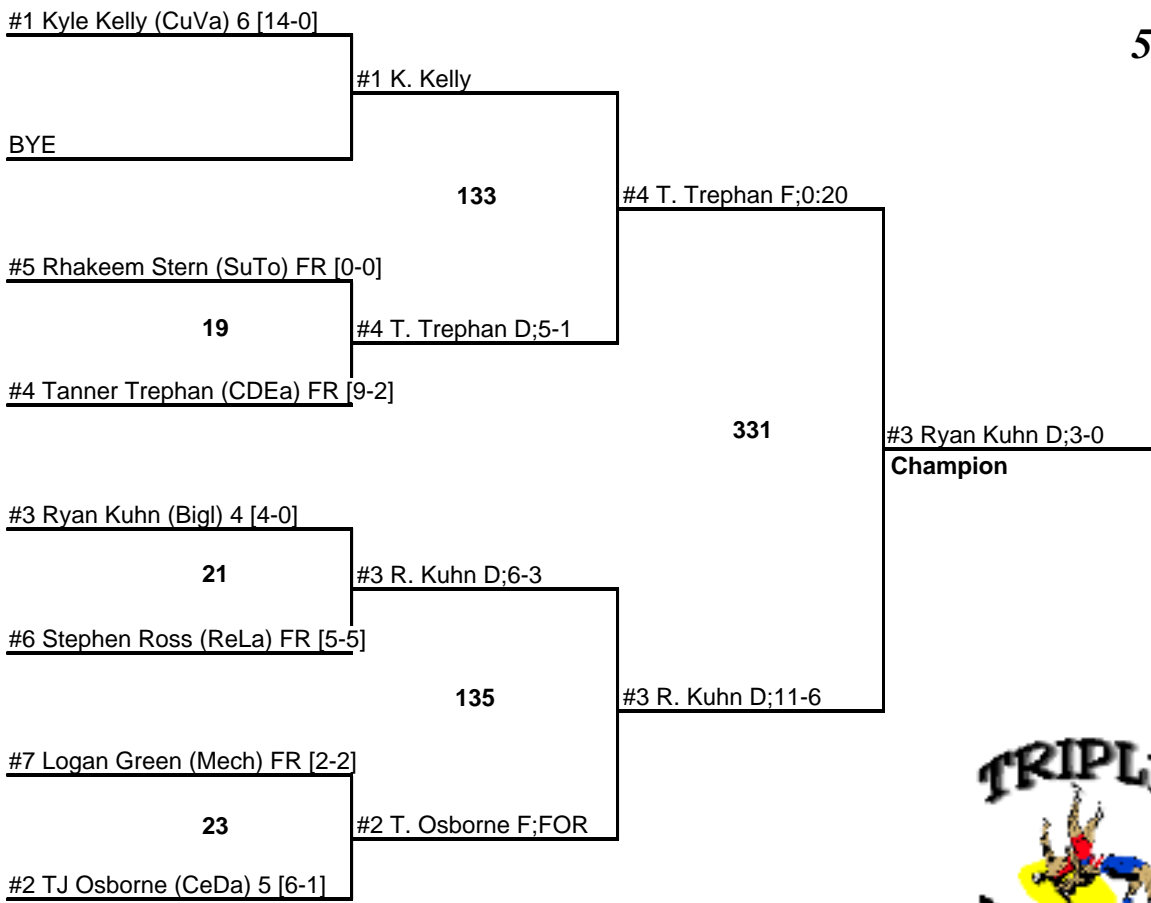

2006 Central PA Wrestling Association Varsity Wrestling Championships

19 February 2006

59