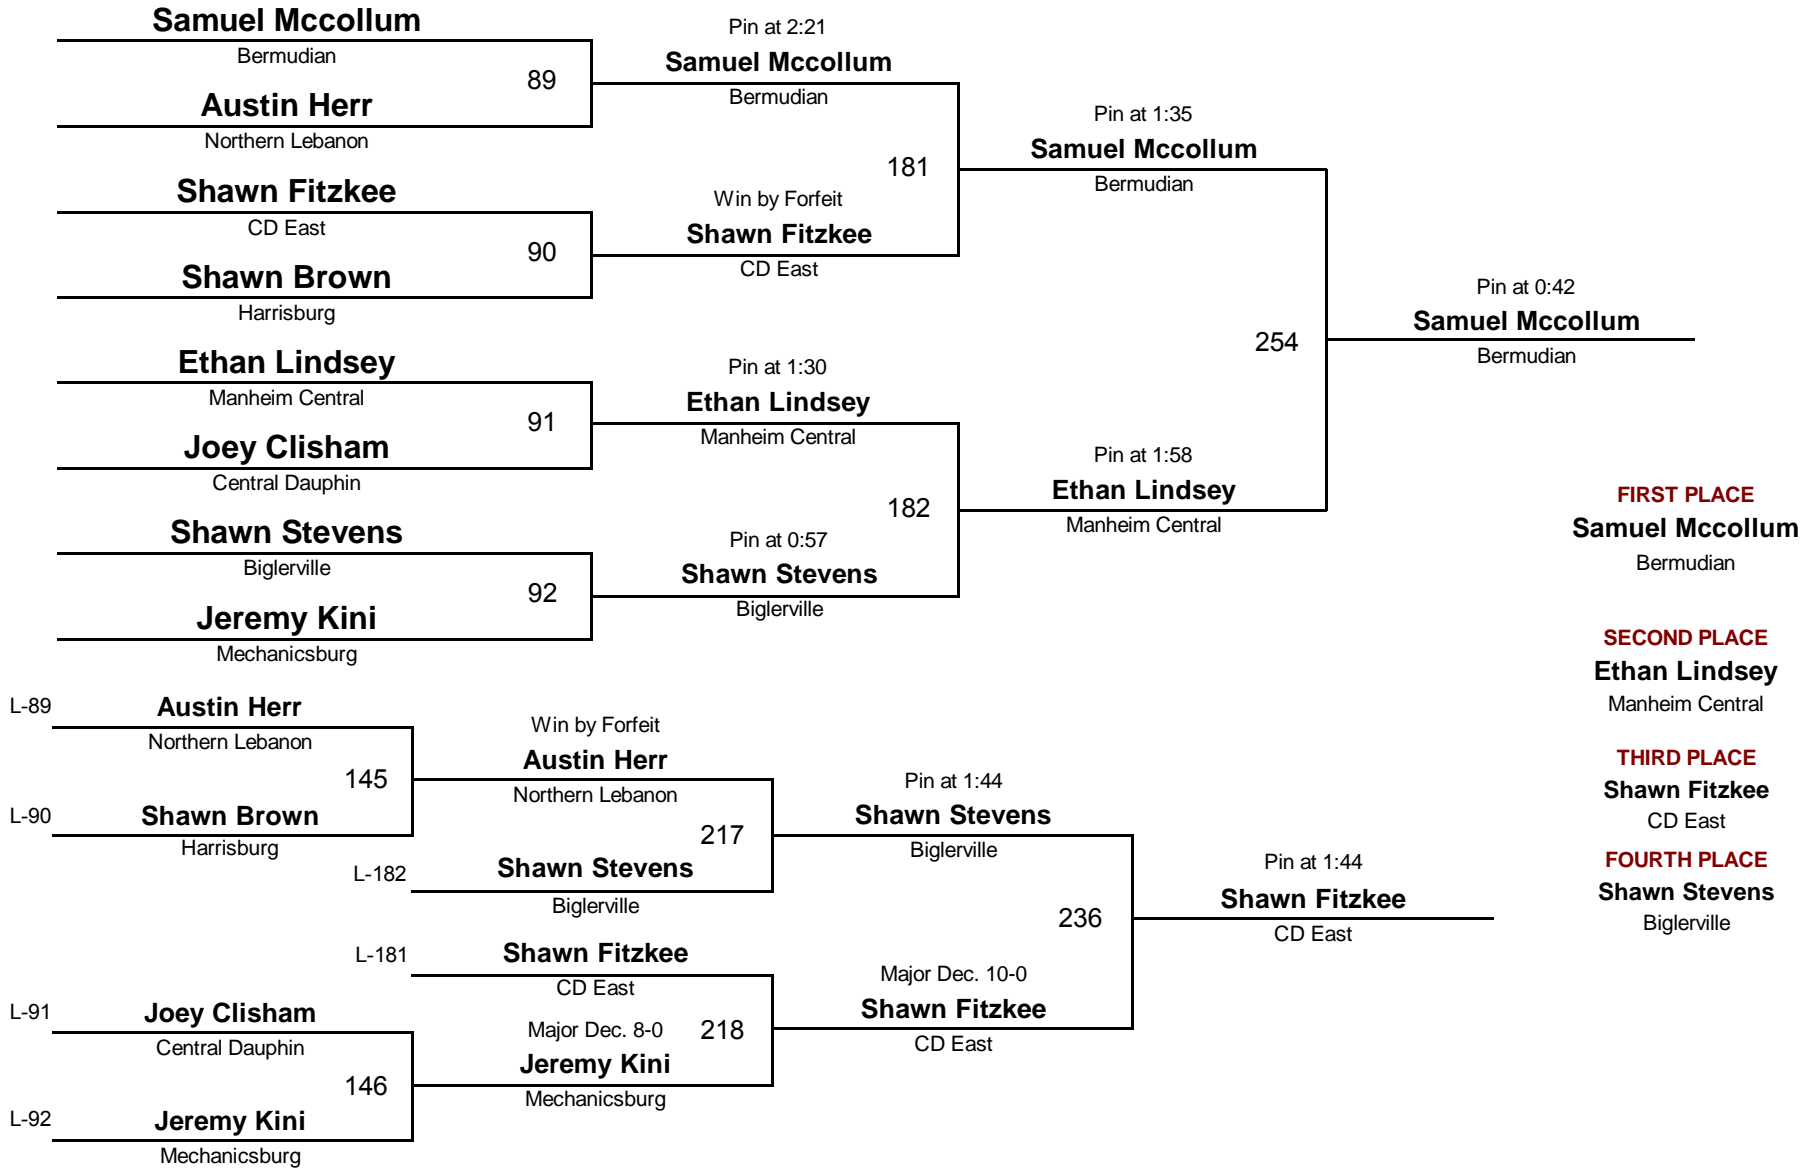

VARSITY

DIVISION

150.0

WEIGHT

CPWA 2009

February 22, 2009